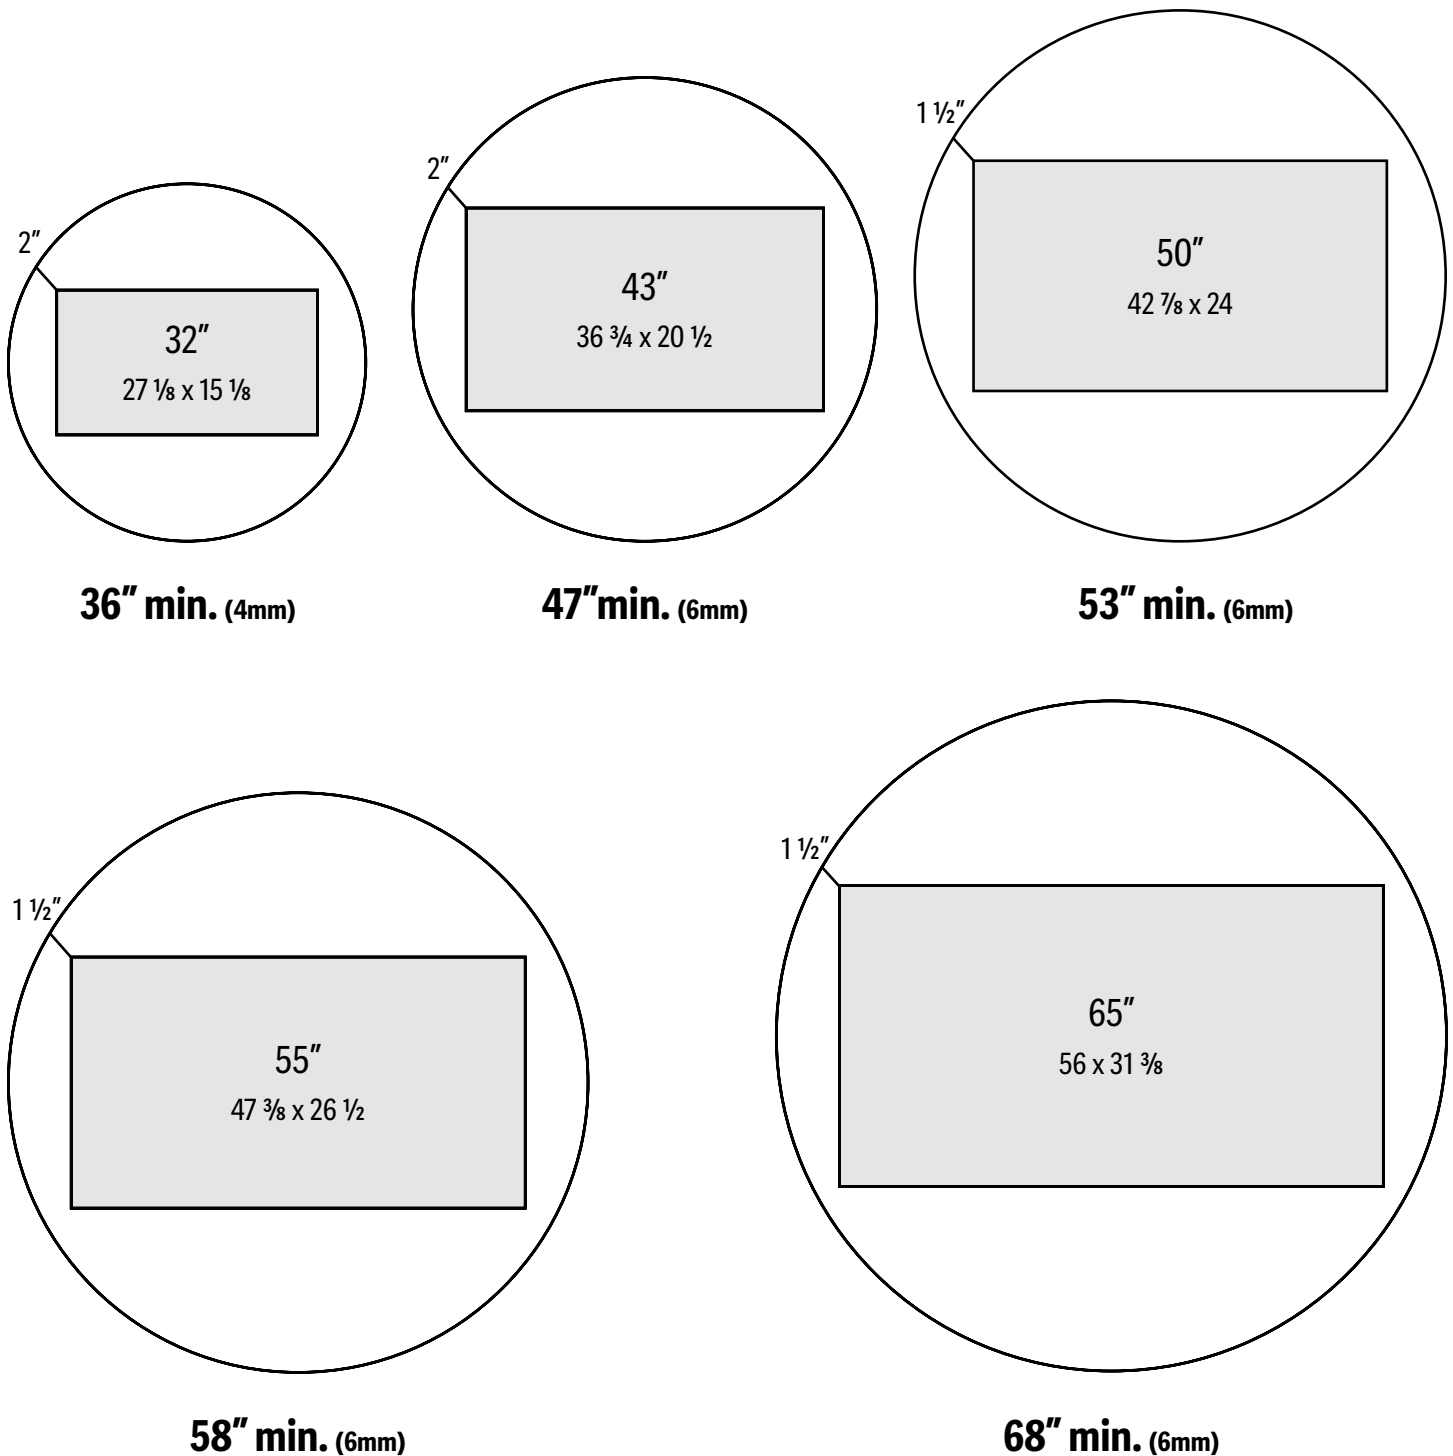

SIZING IS FOR GLASS ONLY AND DOES NOT INCLUDE FRAME

4mm max diameter size = 47" • 6mm max diameter size = 81"

For other sizes and contour shapes please contact Reflectel • Dimensions are approximate & sizing may vary