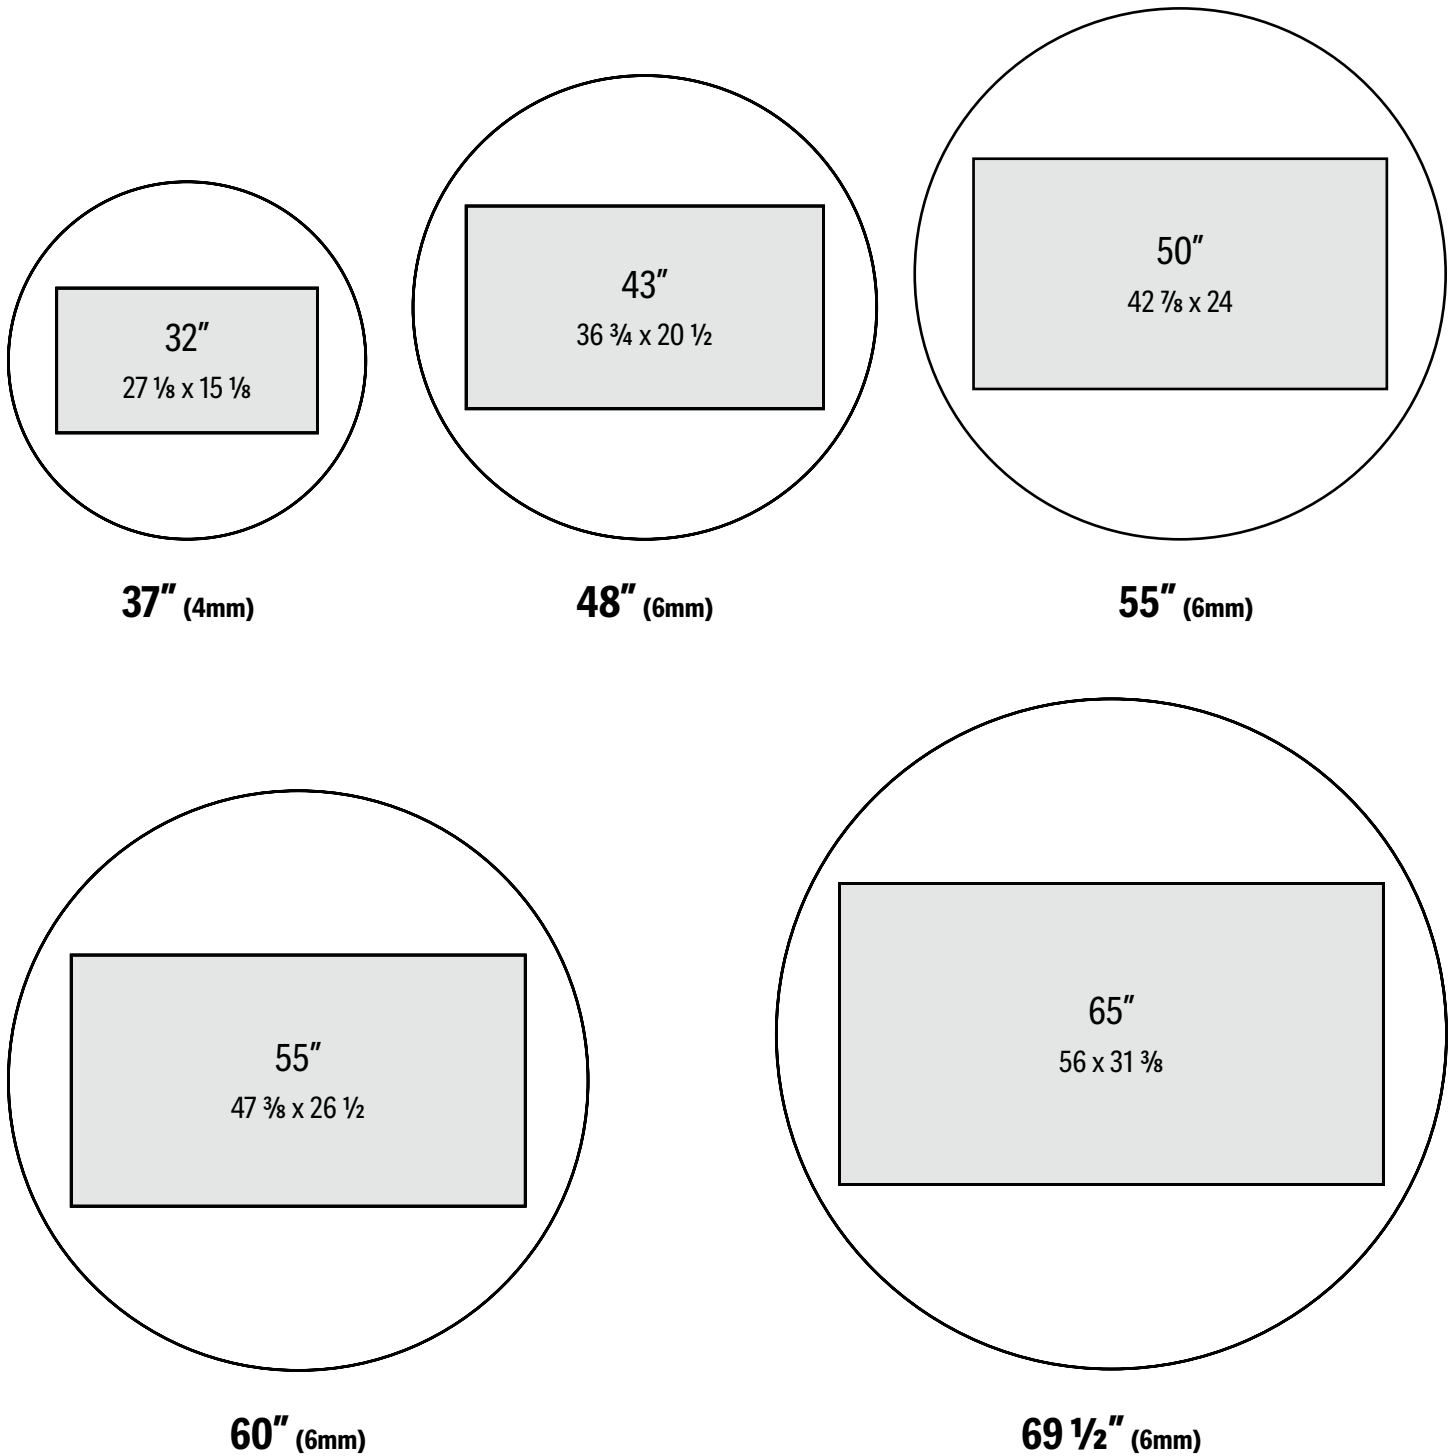

SIZING IS FOR GLASS ONLY AND DOES NOT INCLUDE FRAME

4mm max size = 69 x 47 3/8 • 6mm max size = 125 x 69 1/2

For other sizes and contour shapes please contact Reflectel • Dimensions are approximate & sizing may vary