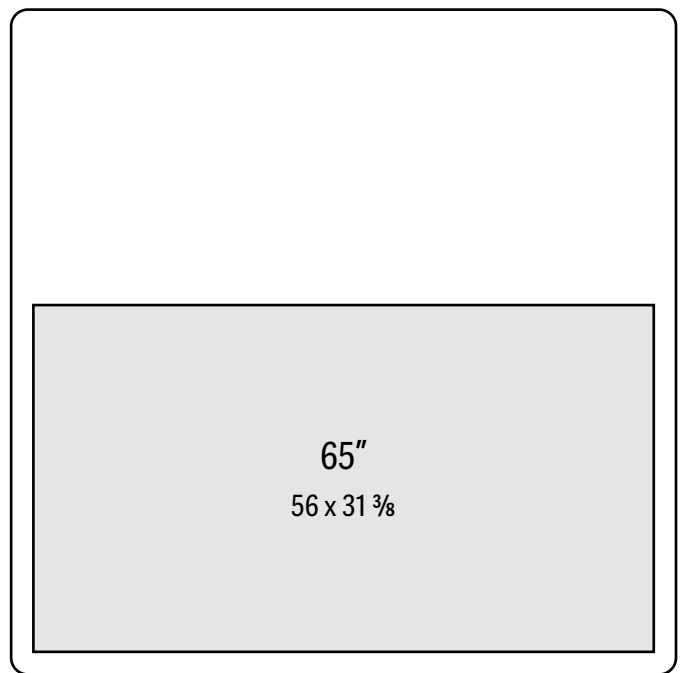

SIZING IS FOR GLASS ONLY AND DOES NOT INCLUDE FRAME

**31 1/8 x 31 1/8 (4mm)**

**40 3/4 x 40 3/4 (4mm)**

**46 7/8 x 46 7/8 (4mm)**

**51 3/8 x 51 3/8 (6mm)**

**60 x 60 (6mm)**

4mm max size = 69 x 47 3/8 • 6mm max size = 125 x 69 1/2

For other sizes and contour shapes please contact Reflectel • Dimensions are approximate & sizing may vary