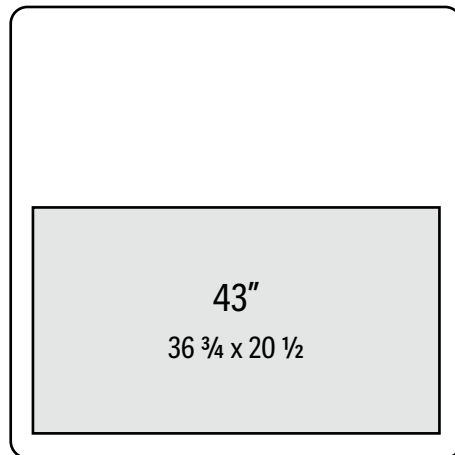

SIZING IS FOR GLASS ONLY AND DOES NOT INCLUDE FRAME

**31 1/8 x 31 1/8 (4mm)**

**40 3/4 x 40 3/4 (4mm)**

**46 7/8 x 46 7/8 (4mm)**

**51 3/8 x 51 3/8 (6mm)**

**60 x 60 (6mm)**

4mm max size = 69 x 47 3/8 • 6mm max size = 125 x 69 1/2

For other sizes and contour shapes please contact Reflectel • Dimensions are approximate & sizing may vary