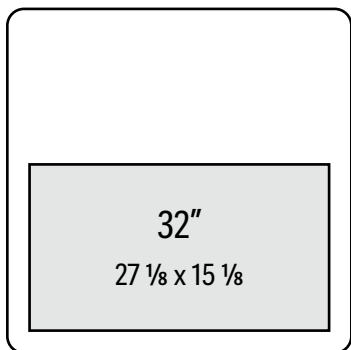

SIZING IS FOR GLASS ONLY AND DOES NOT INCLUDE FRAME

**31 1/8 x 31 1/8 (4mm)**

**40 3/4 x 40 3/4 (4mm)**

**46 7/8 x 46 7/8 (4mm)**

**51 3/8 x 51 3/8 (6mm)**

**60 x 60 (6mm)**

4mm max size = 69 x 47 3/8 • 6mm max size = 125 x 69 1/2

For other sizes and contour shapes please contact Reflectel • Dimensions are approximate & sizing may vary