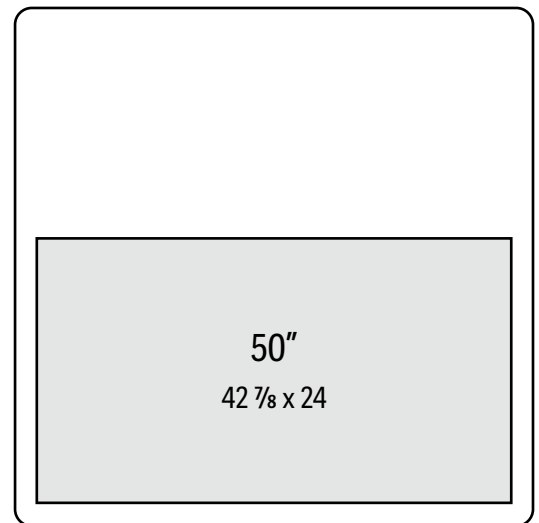

SIZING IS FOR GLASS ONLY AND DOES NOT INCLUDE FRAME

**31 1/8 x 31 1/8 (4mm)**

**40 3/4 x 40 3/4 (4mm)**

**46 7/8 x 46 7/8 (4mm)**

**51 3/8 x 51 3/8 (6mm)**

**60 x 60 (6mm)**

4mm max size = 69 x 47 3/8 • 6mm max size = 125 x 69 1/2

For other sizes and contour shapes please contact Reflectel • Dimensions are approximate & sizing may vary