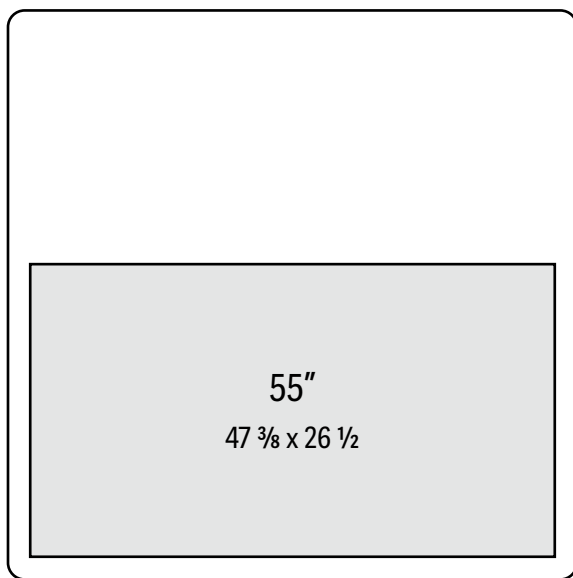

SIZING IS FOR GLASS ONLY AND DOES NOT INCLUDE FRAME

**31 1/8 x 31 1/8 (4mm)**

**40 3/4 x 40 3/4 (4mm)**

**46 7/8 x 46 7/8 (4mm)**

**51 3/8 x 51 3/8 (6mm)**

**60 x 60 (6mm)**

4mm max size = 69 x 47 3/8 • 6mm max size = 125 x 69 1/2

For other sizes and contour shapes please contact Reflectel • Dimensions are approximate & sizing may vary