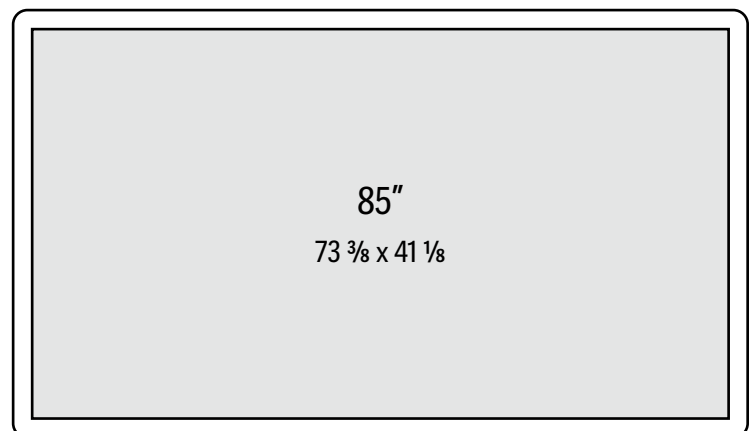

# ROUNDED CORNER LANDSCAPE PLUS: MIRROR TV FRAME SS/GLASS SIZE reflectel

SIZING IS FOR GLASS ONLY AND DOES NOT INCLUDE FRAME

**31 1/8 x 19 1/8 (4mm)**

**40 3/4 x 24 1/2 (4mm)**

**46 7/8 x 28 (4mm)**

**51 3/8 x 30 1/2 (4mm)**

**60 x 35 3/8 (4mm)**

**68 3/4 x 40 1/4 (4mm)**

**77 3/8 x 45 1/8 (6mm)**

4mm max size = 69 x 47 3/8 • 6mm max size = 125 x 69 1/2

For other sizes and contour shapes please contact Reflectel • Dimensions are approximate & sizing may vary