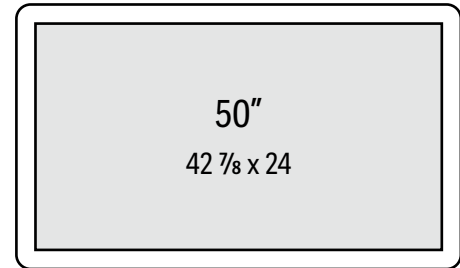

# ROUNDED CORNER LANDSCAPE PLUS: MIRROR TV FRAME SS/GLASS SIZE reflectel

SIZING IS FOR GLASS ONLY AND DOES NOT INCLUDE FRAME

**31 1/8 x 19 1/8 (4mm)**

**40 3/4 x 24 1/2 (4mm)**

**46 7/8 x 28 (4mm)**

**51 3/8 x 30 1/2 (4mm)**

**60 x 35 3/8 (4mm)**

**68 3/4 x 40 1/4 (4mm)**

**77 3/8 x 45 1/8 (6mm)**

4mm max size = 69 x 47 3/8 • 6mm max size = 125 x 69 1/2

For other sizes and contour shapes please contact Reflectel • Dimensions are approximate & sizing may vary