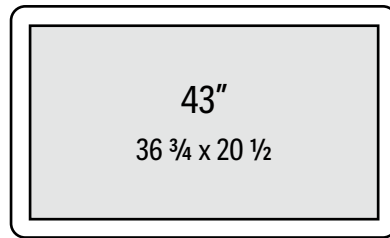

# ROUNDED CORNER LANDSCAPE PLUS: MIRROR TV FRAME SS/GLASS SIZE reflectel

SIZING IS FOR GLASS ONLY AND DOES NOT INCLUDE FRAME

**31 1/8 x 19 1/8 (4mm)**

**40 3/4 x 24 1/2 (4mm)**

**46 7/8 x 28 (4mm)**

**51 3/8 x 30 1/2 (4mm)**

**60 x 35 3/8 (4mm)**

**68 3/4 x 40 1/4 (4mm)**

**77 3/8 x 45 1/8 (6mm)**

4mm max size = 69 x 47 3/8 • 6mm max size = 125 x 69 1/2

For other sizes and contour shapes please contact Reflectel • Dimensions are approximate & sizing may vary