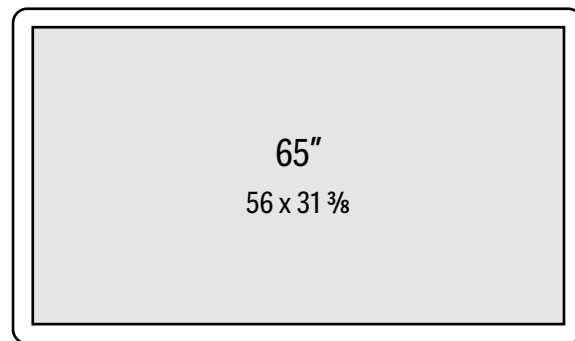

# ROUNDED CORNER LANDSCAPE PLUS: MIRROR TV FRAME SS/GLASS SIZE reflectel

SIZING IS FOR GLASS ONLY AND DOES NOT INCLUDE FRAME

**31 1/8 x 19 1/8 (4mm)**

**40 3/4 x 24 1/2 (4mm)**

**46 7/8 x 28 (4mm)**

**51 3/8 x 30 1/2 (4mm)**

**60 x 35 3/8 (4mm)**

**68 3/4 x 40 1/4 (4mm)**

**77 3/8 x 45 1/8 (6mm)**

4mm max size = 69 x 47 3/8 • 6mm max size = 125 x 69 1/2

For other sizes and contour shapes please contact Reflectel • Dimensions are approximate & sizing may vary