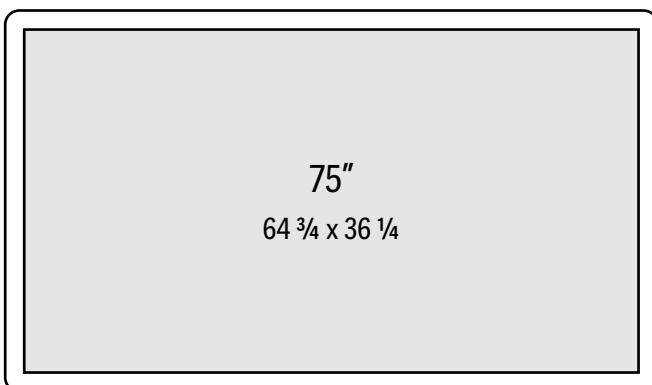

# ROUNDED CORNER LANDSCAPE PLUS: MIRROR TV FRAME SS/GLASS SIZE reflectel

SIZING IS FOR GLASS ONLY AND DOES NOT INCLUDE FRAME

**31 1/8 x 19 1/8 (4mm)**

**40 3/4 x 24 1/2 (4mm)**

**46 7/8 x 28 (4mm)**

**51 3/8 x 30 1/2 (4mm)**

**60 x 35 3/8 (4mm)**

**68 3/4 x 40 1/4 (4mm)**

**77 3/8 x 45 1/8 (6mm)**

4mm max size = 69 x 47 3/8 • 6mm max size = 125 x 69 1/2

For other sizes and contour shapes please contact Reflectel • Dimensions are approximate & sizing may vary