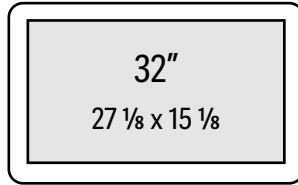

# ROUNDED CORNER LANDSCAPE PLUS: MIRROR TV FRAME SS/GLASS SIZE reflectel

SIZING IS FOR GLASS ONLY AND DOES NOT INCLUDE FRAME

**31 1/8 x 19 1/8 (4mm)**

**40 3/4 x 24 1/2 (4mm)**

**46 7/8 x 28 (4mm)**

**51 3/8 x 30 1/2 (4mm)**

**60 x 35 3/8 (4mm)**

**68 3/4 x 40 1/4 (4mm)**

**77 3/8 x 45 1/8 (6mm)**

4mm max size = 69 x 47 3/8 • 6mm max size = 125 x 69 1/2

For other sizes and contour shapes please contact Reflectel • Dimensions are approximate & sizing may vary