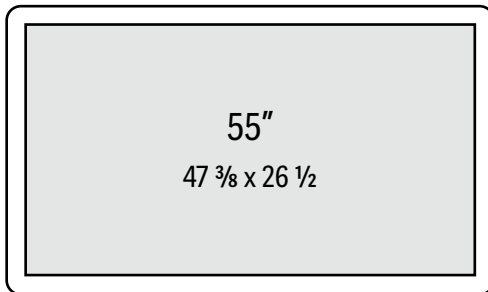

# ROUNDED CORNER LANDSCAPE PLUS: MIRROR TV FRAME SS/GLASS SIZE reflectel

SIZING IS FOR GLASS ONLY AND DOES NOT INCLUDE FRAME

**31 1/8 x 19 1/8 (4mm)**

**40 3/4 x 24 1/2 (4mm)**

**46 7/8 x 28 (4mm)**

**51 3/8 x 30 1/2 (4mm)**

**60 x 35 3/8 (4mm)**

**68 3/4 x 40 1/4 (4mm)**

**77 3/8 x 45 1/8 (6mm)**

4mm max size = 69 x 47 3/8 • 6mm max size = 125 x 69 1/2

For other sizes and contour shapes please contact Reflectel • Dimensions are approximate & sizing may vary