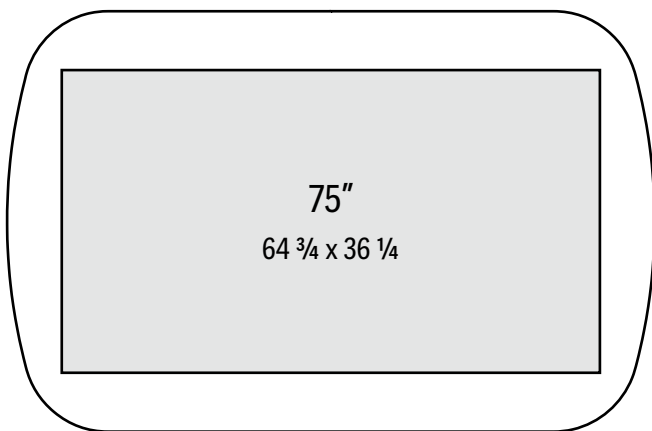

SIZING IS FOR GLASS ONLY AND DOES NOT INCLUDE FRAME

**45 x 29 (4mm)**

**53 x 34 (4mm)**

**57 x 37 (4mm)**

**67 x 43 (4mm)**

**77 x 50 (6mm)**

**86 1/4 x 56 (6mm)**

4mm max size = 69 x 47 <sup>3</sup>/<sub>8</sub> • 6mm max size = 125 x 69 <sup>1</sup>/<sub>2</sub>

For other sizes and contour shapes please contact Reflectel • Dimensions are approximate & sizing may vary