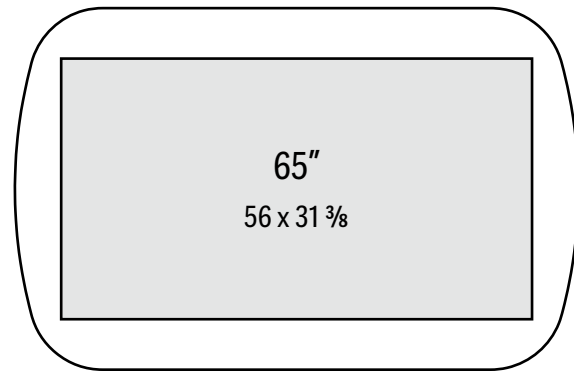

SIZING IS FOR GLASS ONLY AND DOES NOT INCLUDE FRAME

**45 x 29 (4mm)**

**53 x 34 (4mm)**

**57 x 37 (4mm)**

**67 x 43 (4mm)**

**77 x 50 (6mm)**

**86 1/4 x 56 (6mm)**

4mm max size = 69 x 47 <sup>3</sup>/<sub>8</sub> • 6mm max size = 125 x 69 <sup>1</sup>/<sub>2</sub>

For other sizes and contour shapes please contact Reflectel • Dimensions are approximate & sizing may vary