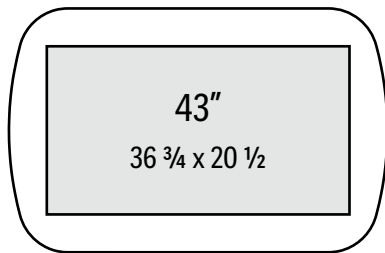

SIZING IS FOR GLASS ONLY AND DOES NOT INCLUDE FRAME

**45 x 29 (4mm)**

**53 x 34 (4mm)**

**57 x 37 (4mm)**

**67 x 43 (4mm)**

**77 x 50 (6mm)**

**86 1/4 x 56 (6mm)**

4mm max size = 69 x 47 <sup>3</sup>/<sub>8</sub> • 6mm max size = 125 x 69 <sup>1</sup>/<sub>2</sub>

For other sizes and contour shapes please contact Reflectel • Dimensions are approximate & sizing may vary