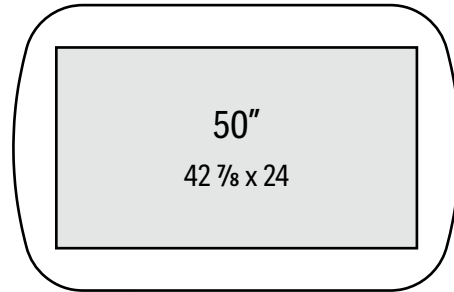

SIZING IS FOR GLASS ONLY AND DOES NOT INCLUDE FRAME

**45 x 29 (4mm)**

**53 x 34 (4mm)**

**57 x 37 (4mm)**

**67 x 43 (4mm)**

**77 x 50 (6mm)**

**86 1/4 x 56 (6mm)**

4mm max size = 69 x 47 <sup>3</sup>/<sub>8</sub> • 6mm max size = 125 x 69 <sup>1</sup>/<sub>2</sub>

For other sizes and contour shapes please contact Reflectel • Dimensions are approximate & sizing may vary