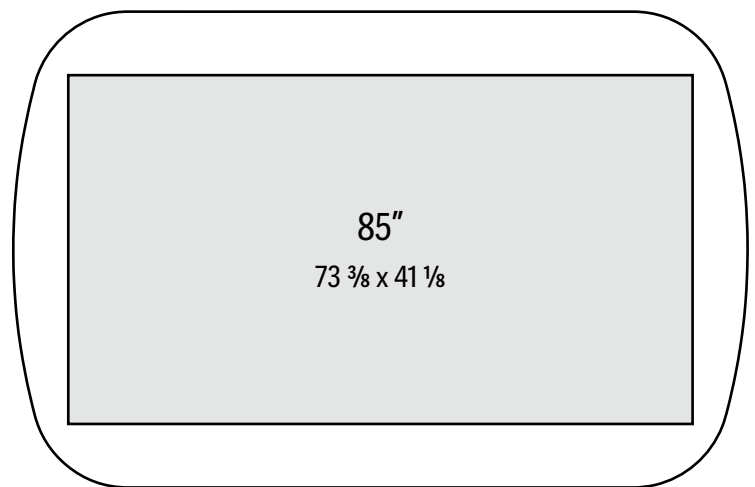

SIZING IS FOR GLASS ONLY AND DOES NOT INCLUDE FRAME

**45 x 29 (4mm)**

**53 x 34 (4mm)**

**57 x 37 (4mm)**

**67 x 43 (4mm)**

**77 x 50 (6mm)**

**86 1/4 x 56 (6mm)**

4mm max size = 69 x 47 <sup>3</sup>/<sub>8</sub> • 6mm max size = 125 x 69 <sup>1</sup>/<sub>2</sub>

For other sizes and contour shapes please contact Reflectel • Dimensions are approximate & sizing may vary