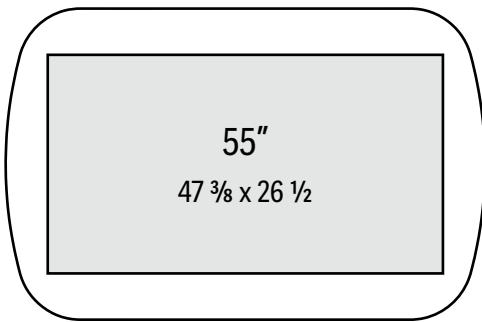

SIZING IS FOR GLASS ONLY AND DOES NOT INCLUDE FRAME

**45 x 29 (4mm)**

**53 x 34 (4mm)**

**57 x 37 (4mm)**

**67 x 43 (4mm)**

**77 x 50 (6mm)**

**86 1/4 x 56 (6mm)**

4mm max size = 69 x 47 <sup>3</sup>/<sub>8</sub> • 6mm max size = 125 x 69 <sup>1</sup>/<sub>2</sub>

For other sizes and contour shapes please contact Reflectel • Dimensions are approximate & sizing may vary