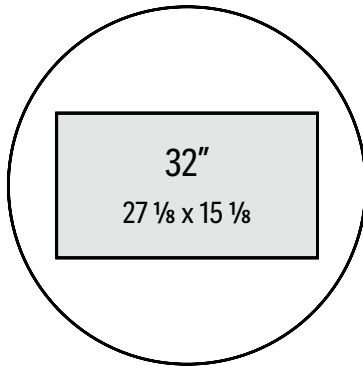

SIZING IS FOR GLASS ONLY AND DOES NOT INCLUDE FRAME

**37" (4mm)**

**48" (4mm)**

**55" (6mm)**

**60" (6mm)**

**69 1/2" (6mm)**

4mm max size = 69 x 47 3/8 • 6mm max size = 125 x 69 1/2

For other sizes and contour shapes please contact Reflectel • Dimensions are approximate & sizing may vary