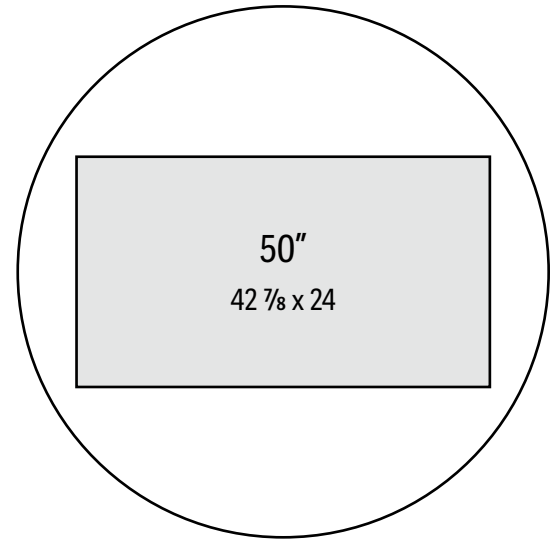

SIZING IS FOR GLASS ONLY AND DOES NOT INCLUDE FRAME

**37" (4mm)**

**48" (4mm)**

**55" (6mm)**

**60" (6mm)**

**69 1/2" (6mm)**

4mm max size = 69 x 47 3/8 • 6mm max size = 125 x 69 1/2

For other sizes and contour shapes please contact Reflectel • Dimensions are approximate & sizing may vary