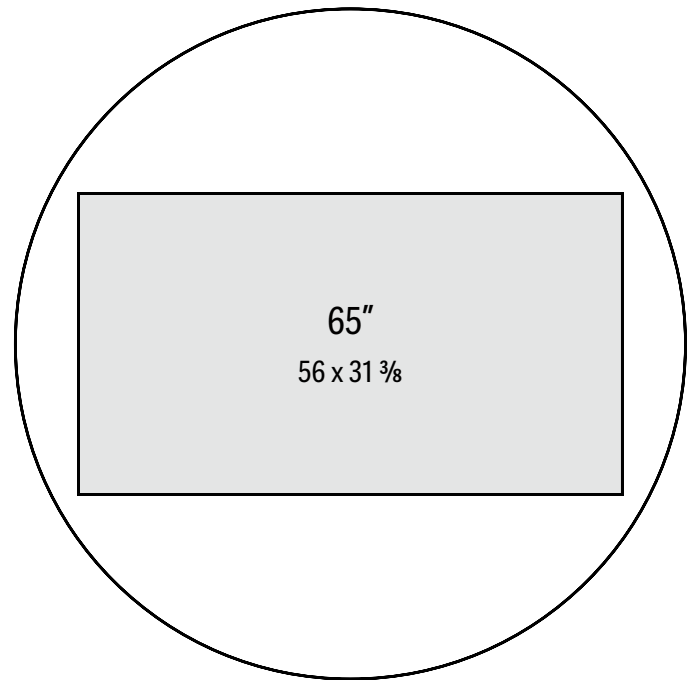

SIZING IS FOR GLASS ONLY AND DOES NOT INCLUDE FRAME

**37" (4mm)**

**48" (4mm)**

**55" (6mm)**

**60" (6mm)**

**69 1/2" (6mm)**

4mm max size = 69 x 47 3/8 • 6mm max size = 125 x 69 1/2

For other sizes and contour shapes please contact Reflectel • Dimensions are approximate & sizing may vary