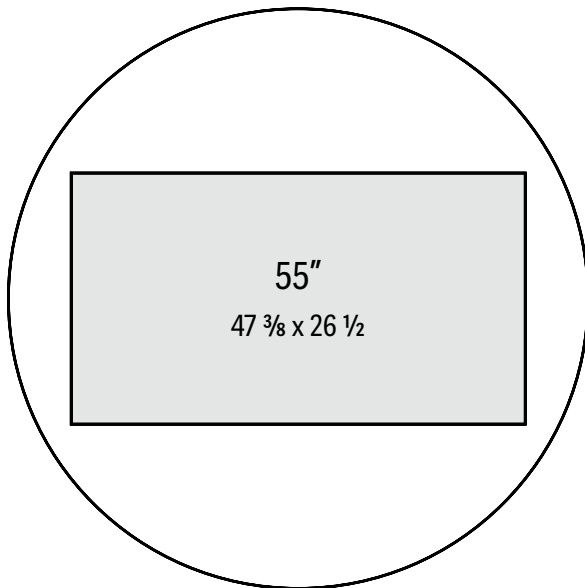

SIZING IS FOR GLASS ONLY AND DOES NOT INCLUDE FRAME

**37" (4mm)**

**48" (4mm)**

**55" (6mm)**

**60" (6mm)**

**69 1/2" (6mm)**

4mm max size = 69 x 47 3/8 • 6mm max size = 125 x 69 1/2

For other sizes and contour shapes please contact Reflectel • Dimensions are approximate & sizing may vary