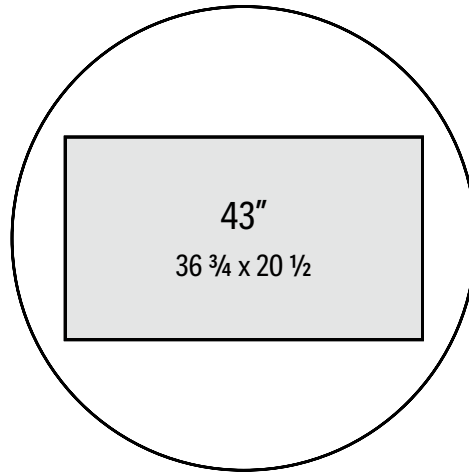

SIZING IS FOR GLASS ONLY AND DOES NOT INCLUDE FRAME

**37" (4mm)**

**48" (4mm)**

**55" (6mm)**

**60" (6mm)**

**69 1/2" (6mm)**

4mm max size = 69 x 47 3/8 • 6mm max size = 125 x 69 1/2

For other sizes and contour shapes please contact Reflectel • Dimensions are approximate & sizing may vary