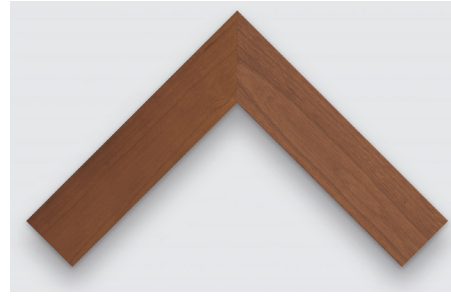

*Additional Finishes available: White Gold, Yellow Gold, Lemon Gold, Pale Gold, Moon Gold*

Pale Gold Red Clay - GS2

White Gold Blue Clay - GS8

Lemon Gold Red Clay - GS11

MODERN WOOD SERIES: ORGANIC, AUTHENTIC, TIMELESS

Natural Maple - MW1

Mahogany Maple - MW2

Cherry Maple - MW3

Black Wash - MW5

Charcoal - MW4

White Wash - MW6

*Unlimited Wood Finishes available*

*Square Orientation with Mahogany Maple - MW2*