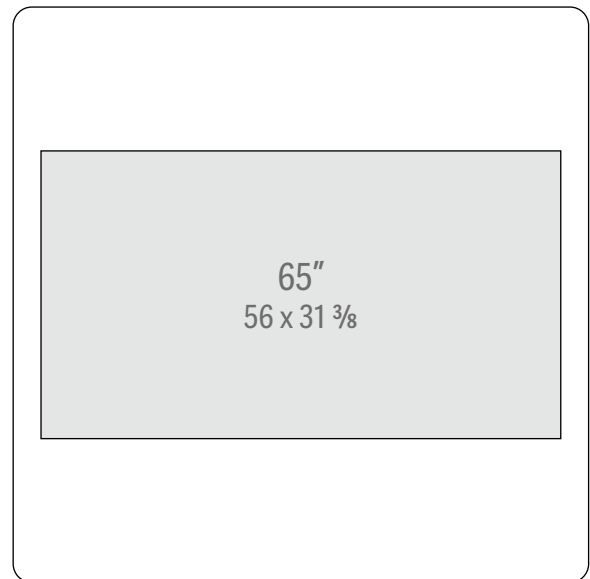

**SIZING IS GLASS ONLY AND DOES NOT INCLUDE FRAME**

**33 1/8 x 33 1/8**

**42 3/4 x 42 3/4**

**48 x 48**

**53 3/8 x 53 3/8**

**62 x 62**

**For other sizes and contour shapes please contact Reflectel**

Outside dimensions are approximate—sizing may vary