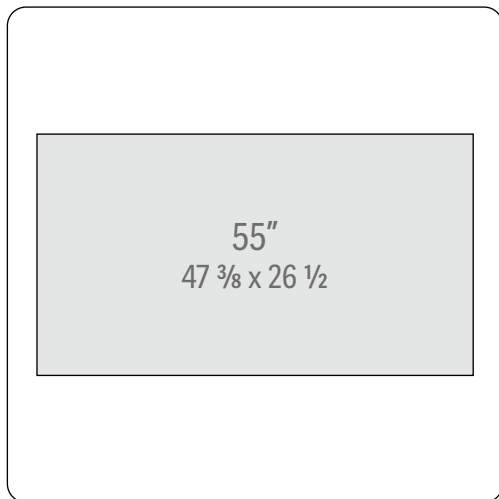

**SIZING IS GLASS ONLY AND DOES NOT INCLUDE FRAME**

**33 1/8 x 33 1/8**

**42 3/4 x 42 3/4**

**48 x 48**

**53 3/8 x 53 3/8**

**62 x 62**

**For other sizes and contour shapes please contact Reflectel**

Outside dimensions are approximate—sizing may vary