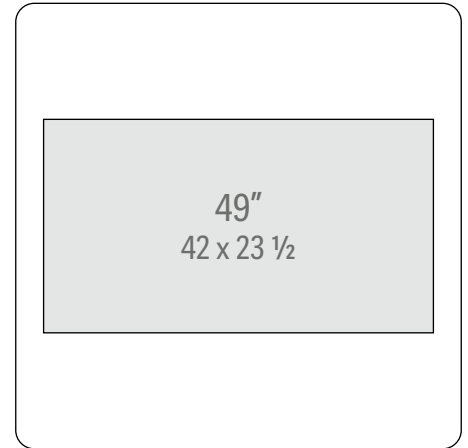

**SIZING IS GLASS ONLY AND DOES NOT INCLUDE FRAME**

**33 1/8 x 33 1/8**

**42 3/4 x 42 3/4**

**48 x 48**

**53 3/8 x 53 3/8**

**62 x 62**

**For other sizes and contour shapes please contact Reflectel**

Outside dimensions are approximate—sizing may vary