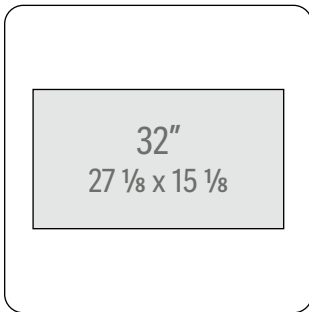

**SIZING IS GLASS ONLY AND DOES NOT INCLUDE FRAME**

**33 1/8 x 33 1/8**

**42 3/4 x 42 3/4**

**48 x 48**

**53 3/8 x 53 3/8**

**62 x 62**

**For other sizes and contour shapes please contact Reflectel**

Outside dimensions are approximate—sizing may vary