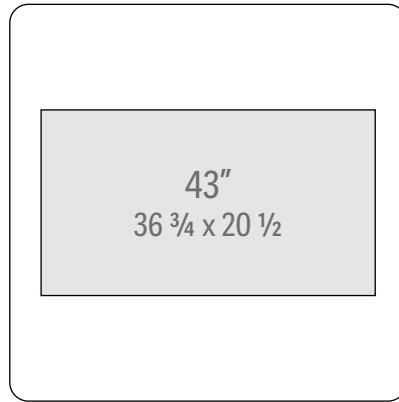

**SIZING IS GLASS ONLY AND DOES NOT INCLUDE FRAME**

**33 1/8 x 33 1/8**

**42 3/4 x 42 3/4**

**48 x 48**

**53 3/8 x 53 3/8**

**62 x 62**

**For other sizes and contour shapes please contact Reflectel**

Outside dimensions are approximate—sizing may vary