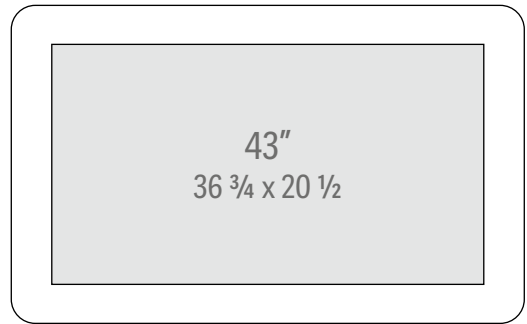

SIZING IS GLASS ONLY AND DOES NOT INCLUDE FRAME

33 1/8 x 21 1/8

42 3/4 x 26 1/2

48 x 29 1/2

53 3/8 x 32 1/2

62 x 37 3/8

For other sizes and contour shapes please contact Reflectel

Outside dimensions are approximate—sizing may vary