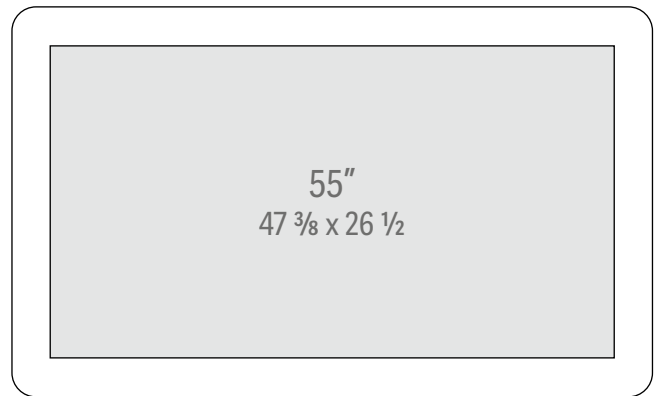

SIZING IS GLASS ONLY AND DOES NOT INCLUDE FRAME

33 1/8 x 21 1/8

42 3/4 x 26 1/2

48 x 29 1/2

53 3/8 x 32 1/2

62 x 37 3/8

For other sizes and contour shapes please contact Reflectel

Outside dimensions are approximate—sizing may vary