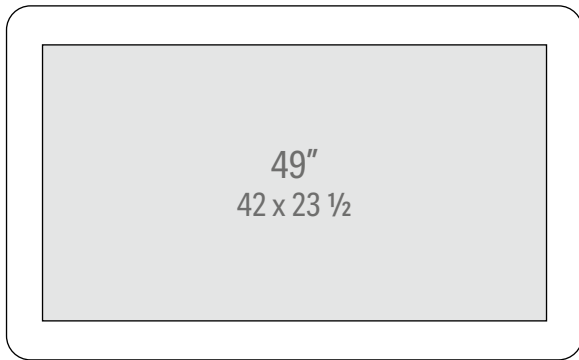

SIZING IS GLASS ONLY AND DOES NOT INCLUDE FRAME

33 1/8 x 21 1/8

42 3/4 x 26 1/2

48 x 29 1/2

53 3/8 x 32 1/2

62 x 37 3/8

For other sizes and contour shapes please contact Reflectel

Outside dimensions are approximate—sizing may vary