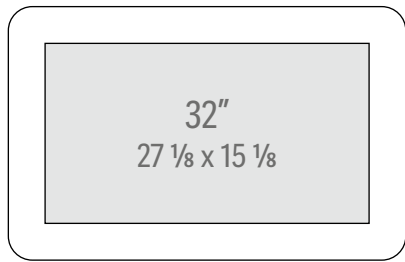

SIZING IS GLASS ONLY AND DOES NOT INCLUDE FRAME

33 1/8 x 21 1/8

42 3/4 x 26 1/2

48 x 29 1/2

53 3/8 x 32 1/2

62 x 37 3/8

For other sizes and contour shapes please contact Reflectel

Outside dimensions are approximate—sizing may vary