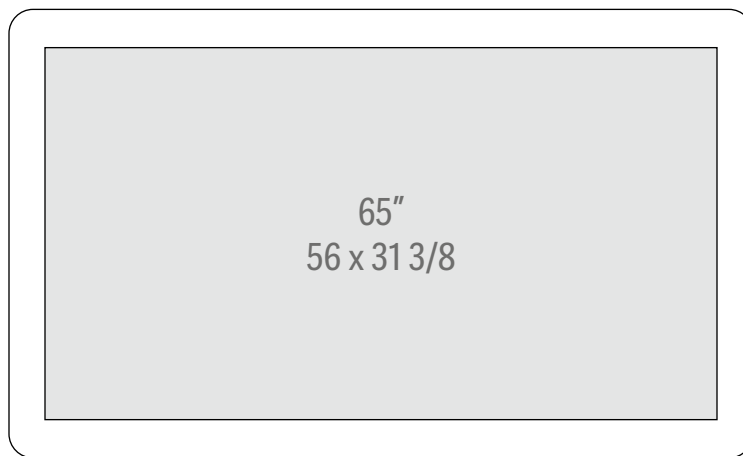

SIZING IS GLASS ONLY AND DOES NOT INCLUDE FRAME

33 1/8 x 21 1/8

42 3/4 x 26 1/2

48 x 29 1/2

53 3/8 x 32 1/2

62 x 37 3/8

For other sizes and contour shapes please contact Reflectel

Outside dimensions are approximate—sizing may vary