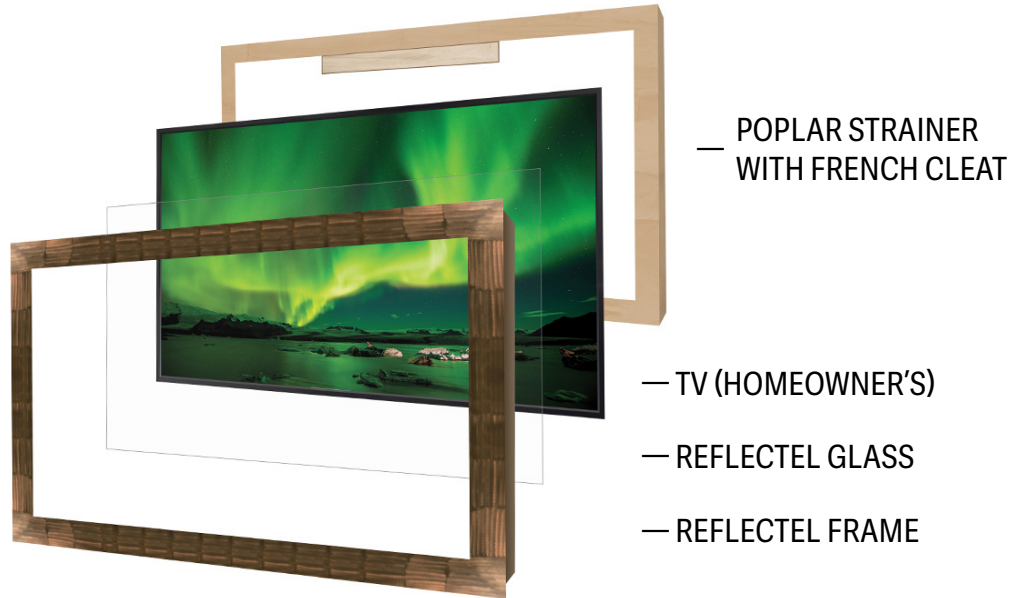

Reflectel installs to the wall with a **French Cleat**

ANY client articulating arms/wall mounts to be approved by Reflectel (to be brought to our attention ASAP)

ALL IMAGES FOR REPRESENTATIONAL PURPOSES ONLY