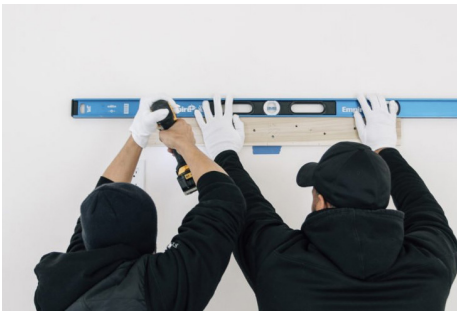

Reflectel installs to the wall with a **French Cleat**

ANY client articulating arms/wall mounts to be approved by Reflectel (to be brought to our attention ASAP)

ALL IMAGES FOR REPRESENTATIONAL PURPOSES ONLY