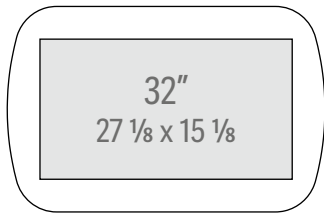

SIZING IS GLASS ONLY AND DOES NOT INCLUDE FRAME

34 x 22

45 x 29

51 x 33

57 x 37

67 x 43

77 x 50

For other sizes and contour shapes please contact Reflectel

Outside dimensions are approximate—sizing may vary