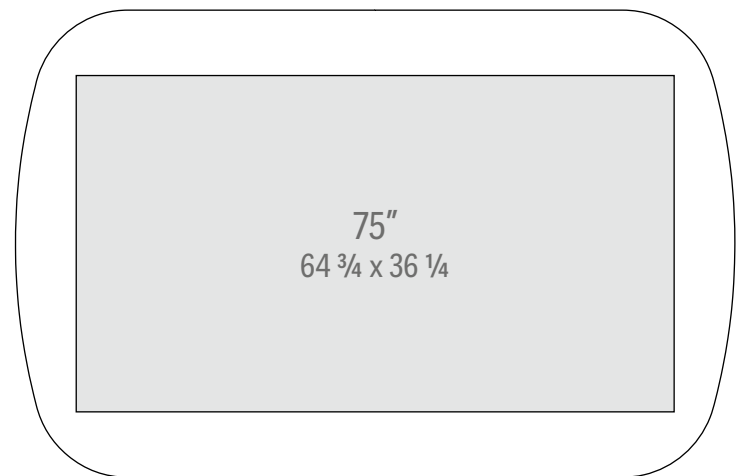

SIZING IS GLASS ONLY AND DOES NOT INCLUDE FRAME

34 x 22

45 x 29

51 x 33

57 x 37

67 x 43

77 x 50

For other sizes and contour shapes please contact Reflectel

Outside dimensions are approximate—sizing may vary