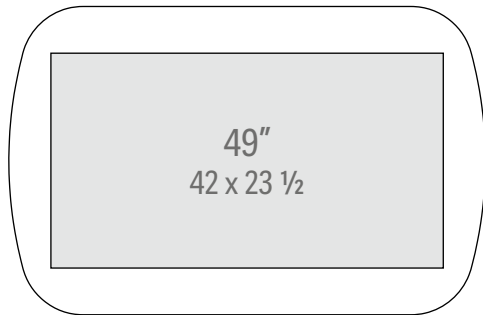

SIZING IS GLASS ONLY AND DOES NOT INCLUDE FRAME

34 x 22

45 x 29

51 x 33

57 x 37

67 x 43

77 x 50

For other sizes and contour shapes please contact Reflectel

Outside dimensions are approximate—sizing may vary