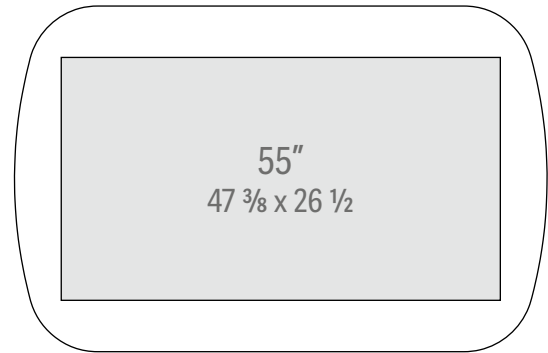

SIZING IS GLASS ONLY AND DOES NOT INCLUDE FRAME

34 x 22

45 x 29

51 x 33

57 x 37

67 x 43

77 x 50

For other sizes and contour shapes please contact Reflectel

Outside dimensions are approximate—sizing may vary