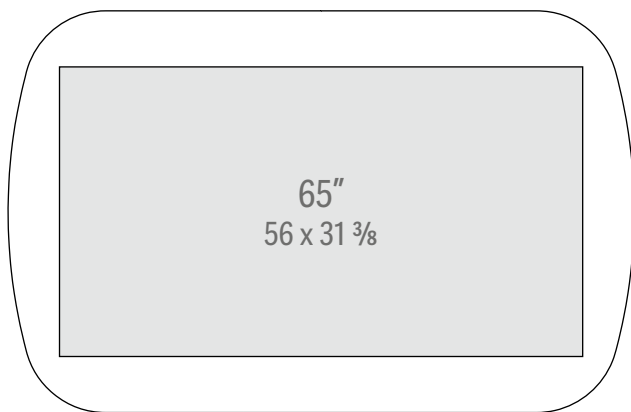

SIZING IS GLASS ONLY AND DOES NOT INCLUDE FRAME

34 x 22

45 x 29

51 x 33

57 x 37

67 x 43

77 x 50

For other sizes and contour shapes please contact Reflectel

Outside dimensions are approximate—sizing may vary