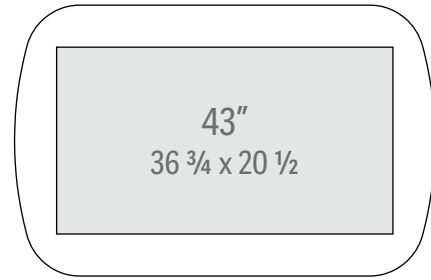

SIZING IS GLASS ONLY AND DOES NOT INCLUDE FRAME

34 x 22

45 x 29

51 x 33

57 x 37

67 x 43

77 x 50

For other sizes and contour shapes please contact Reflectel

Outside dimensions are approximate—sizing may vary