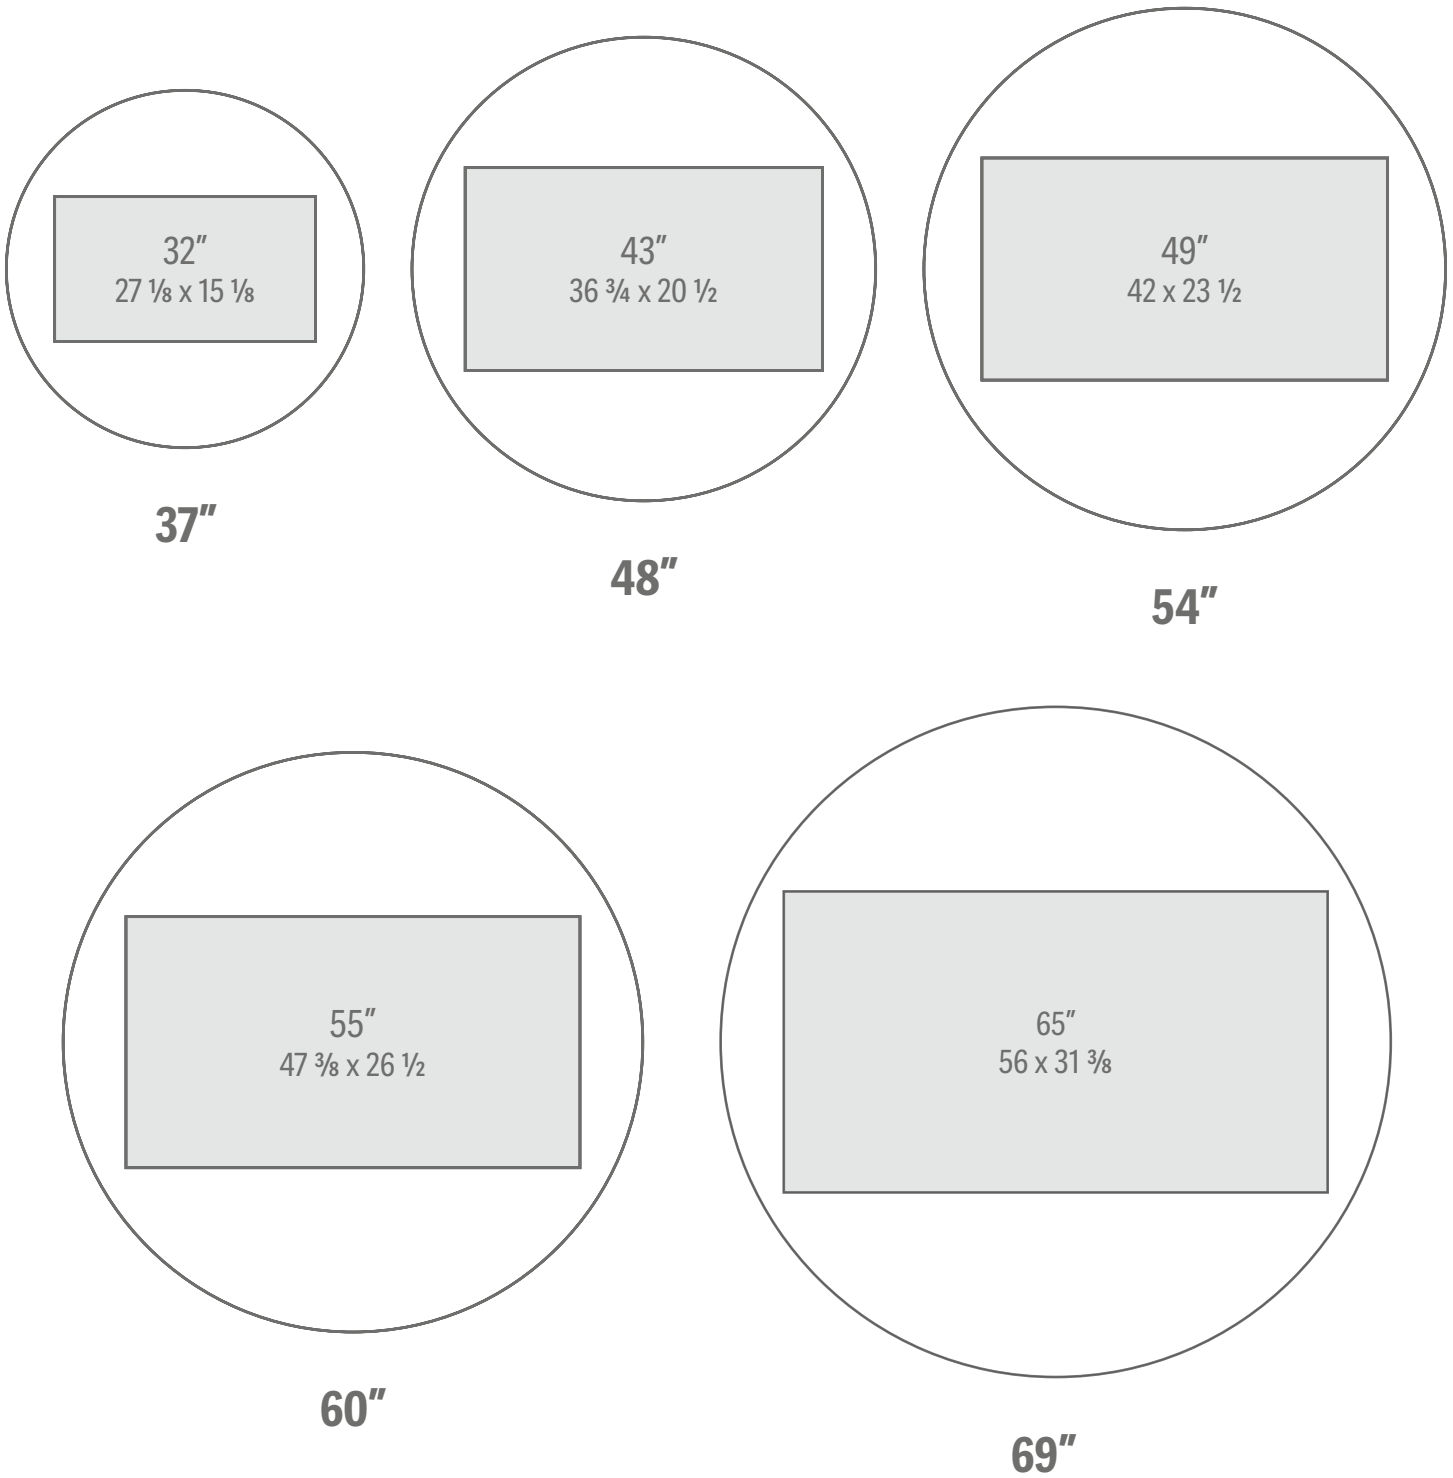

SIZING IS GLASS ONLY AND DOES NOT INCLUDE FRAME

For other sizes and contour shapes please contact Reflectel

Outside dimensions are approximate—sizing may vary