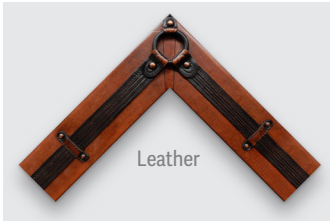

We can enhance your experience by creating any frame from our Signature Series to our Bespoke Series. Sleek Metal or Elegant Gilded Gold or Prefinished styles, we can work with you to find the perfect frame so your art tv perfectly blends in with your decor with or without a mirror.

Before: Plastic Samsung Frame

After: Custom Reflectel Frame

Gilded

Metal

Leather

Signature

More frame options can be found on www.reflectel.com